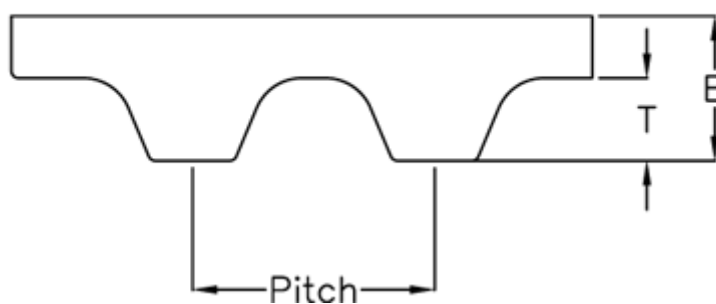

Article number: 602776210382

Description: Gates Timing Belt Synchropower PU 6 T2.5 380

## Measures

Height B mm	= 1.3
Height T mm	= 0.7
Length	= 380
Number of teeth	= 152
Pitch	= 2.5
Type	= PU 6 T2,5 380
Width	= 6